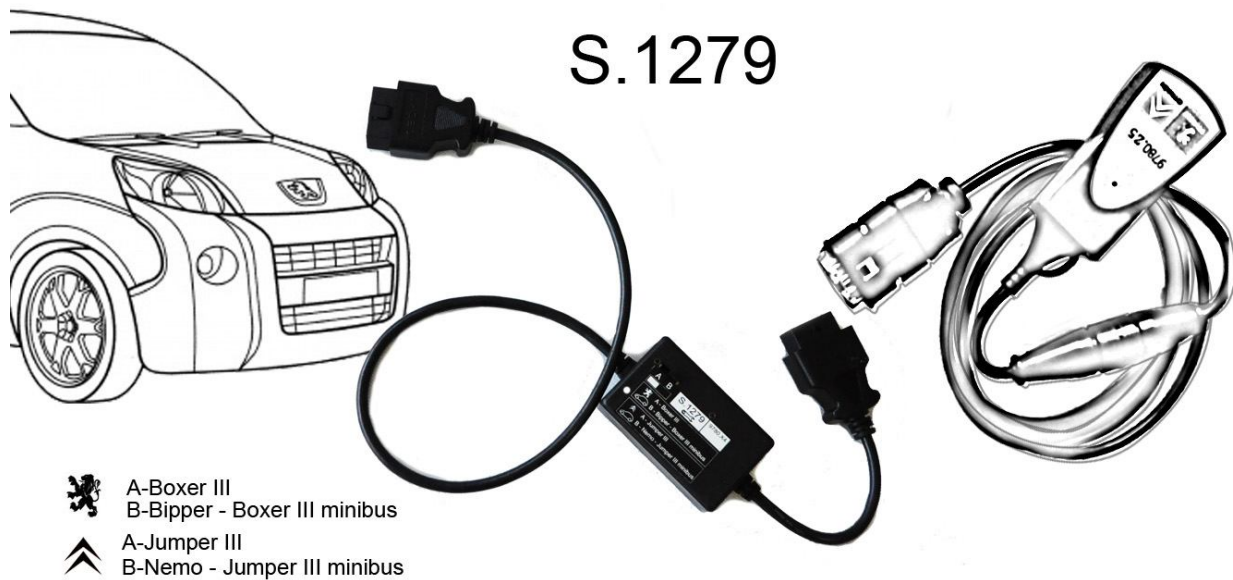

S.1279

S.1279 module for PPS2000 Lexia-3 Citroen Peugeot (Nemo,Bipper,Boxer III,Jumper III) .
connected between lexia3 interface and new cars .

Peugeot Bipper
Peugeot Boxer III
Peugeot Boxer III minibus
Citroen Nemo
Citroen Jumper III
Citroen Jumper III minibus

The S.1279 connected between lexia3 interface and car

Packing : S.1279 module obd2 male to obd2 female - Net Weight : 0.35 KG