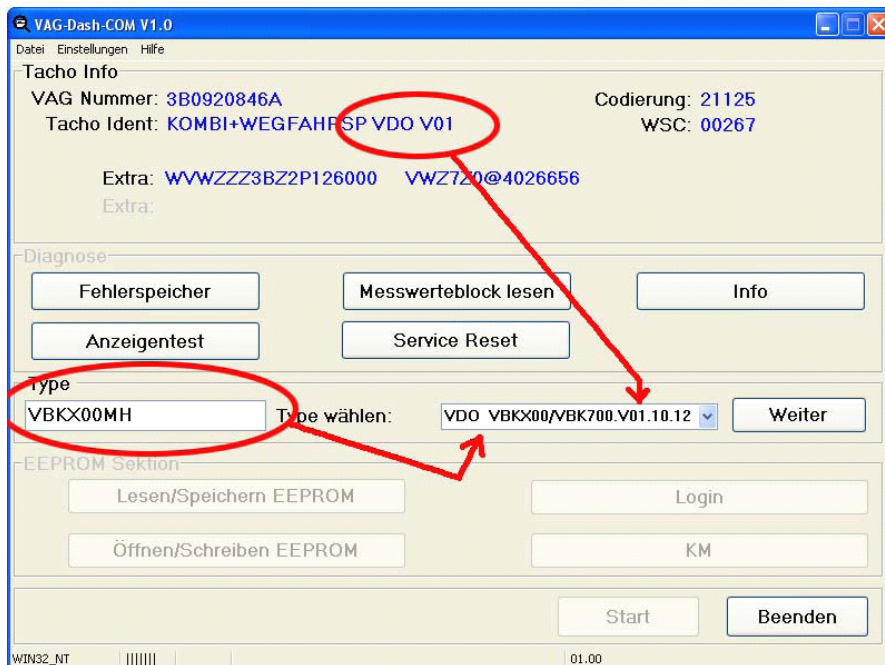

KWP2000 chip tuning

Package contains

- -interface
- -software include over 1000 Files for Tuning
- -Driver for Windows 98/2000/XP
- -cable USB

Notes:

Sample price: USD130/unit (FOB,Shenzhen)

Order Price(MOQ 50pcs): $199.99/pc (FOB,Shenzhen)

Production Lead Time: Within 25 days.

Sample Lead Time : Within 3 days upon receiving of charges. and freight cost for sending sample is at buyer's account